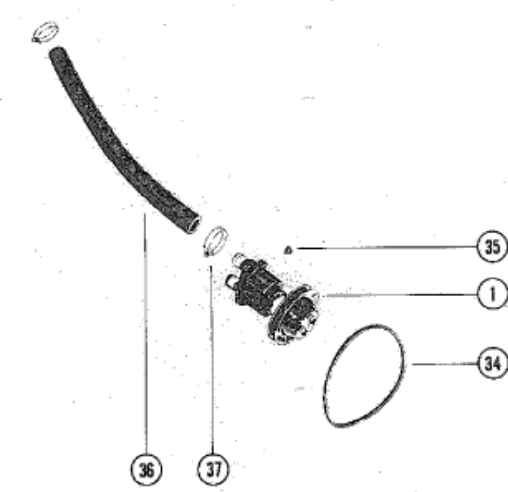

BREAKDOWN OF WATER PUMP

Parts List

Ref	Class	Part	Description	Qty	Comment	Footnote
1	46	72774A11	WATER PUMP ASSEMBLY	1		
1A	46	72774	BODY, WATER PUMP 1	1		
2		87631	COVER, WATER PUMP	1		
3	10	63328	SCREW, COVER TO BODY (3")	5		
4	12	20084	WASHER, COVER SCREW	5		
5	27	72779	GASKET, COVER TO OUTER W	1		
6		72777	WARE PLATE	1		
7	27	72780	GASKET, BODY TO WEAR PLA	2		
8	47	59362A 1	IMPELLER ASSEMBLY	1		
9	19	59504	PLUG, IMPELLER	1		
10	28	56662	KEY, IMPELLER DRIVE	1		
11		72778	WEAR PLATE	1		
12	25	37340	"O" RING, PUMP HOUSING TO	1		
13	46	71497A 2	PUMP HOUSING	1		
14	26	23300	OIL SEAL, WATER PUMP SH	2		
15	30	72961	BALL BEARING, WATER PUM	2		
16		59501	SHAFT, WATER PUMP	1		
17	53	23720	RING, SNAP - BALL BEARING	1		
18	26	72785	OIL SEAL, WATER PUMP SH	1		
19		47530	HUB, WATER PUMP PULLYE	1		
20		73798	PULLEY, WATER PUMP	1		
21		58265	CLAMPING RING, PUMP PULLEY	1		
22	10	47277	SCREW, PULLEY TO WATER PU	4		
23	13	39107	LOCKWASHER, WATER PUMP P	4		
24		78010	BRACKET, WATER PUMP	1		
25	10	34354	SCREW, WATER PUMP CRACK	1		
26	13	35048	LOCKWASHER, WATER PUMP B	1		
27	16	57932	STUD, WATER PUMP BRACKET	1		
28	11	23161	LOCK NUT, WATER PUMP BRAC	1		
29	12	20553	WASHER, WATER PUMP BRACK	1		
30	16	57932	STUD, WATER PUMP BRACKET	1		
31	13	35048	LOCKWASHER, ADJUSTING BRA	1		
32	12	34714	WASHER, ADJUSTING BRACKET	1		
33	11	24883	NUT, ADJUSTING BRACKET STU	1		
34	57	74271	BELT, WATER PUMP	1		
35	22	32802	PLUG, PIPE (FOR WATER PUMP	1		
36	32	78108	HOSE, MOLDED - WATER PUMP	1		
37	54	32780	CLAMP, HOSE ATTACHING	2		