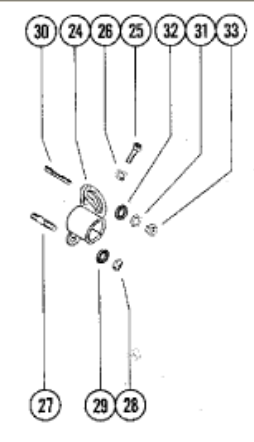

BREAKDOWN OF WATER PUMP

Parts List

Ref	Class	Part	Description	Qty	Comment	Footnote
1	46	72774A11	WATER PUMP ASSEMBLY	1		
1A	46	72774	BODY, WATER PUMP 1	1		
2		87631	COVER, WATER PUMP	1		
3	10	63328	SCREW, COVER TO BODY (3")	5		
4	12	20084	WASHER, COVER SCREW	5		
5	27	72779	GASKET, COVER TO OUTER W	1		
6		72777	WARE PLATE	1		
7	27	72780	GASKET, BODY TO WEAR PLA	2		
8	47	59362A 1	IMPELLER ASSEMBLY	1		
9	19	59504	PLUG, IMPELLER	1		
10	28	56662	KEY, IMPELLER DRIVE	1		
11		72778	WEAR PLATE	1		
12	25	37340	"O" RING, PUMP HOUSING TO	1		
13	46	71497A 2	PUMP HOUSING	1		
14	26	23300	OIL SEAL, WATER PUMP SH	2		
15	30	72961	BALL BEARING, WATER PUM	2		
16		59501	SHAFT, WATER PUMP	1		
17	53	23720	RING, SNAP - BALL BEARING	1		
18	26	72785	OIL SEAL, WATER PUMP SH	1		
19		47530	HUB, WATER PUMP PULLYE	1		
20		73798	PULLEY, WATER PUMP	1		
21		58265	CLAMPING RING, PUMP PULLEY	1		
22	10	47277	SCREW, PULLEY TO WATER PU	4		
23	13	39107	LOCKWASHER, WATER PUMP P	4		
24		78010	BRACKET, WATER PUMP	1		
25	10	34354	SCREW, WATER PUMP CRACK	1		
26	13	35048	LOCKWASHER, WATER PUMP B	1		
27	16	57932	STUD, WATER PUMP BRACKET	1		
28	11	23161	LOCK NUT, WATER PUMP BRAC	1		
29	12	20553	WASHER, WATER PUMP BRACK	1		
30	16	57932	STUD, WATER PUMP BRACKET	1		
31	13	35048	LOCKWASHER, ADJUSTING BRA	1		
32	12	34714	WASHER, ADJUSTING BRACKET	1		
33	11	24883	NUT, ADJUSTING BRACKET STU	1		
34	57	74271	BELT, WATER PUMP	1		
35	22	32802	PLUG, PIPE (FOR WATER PUMP	1		
36	32	78108	HOSE, MOLDED - WATER PUMP	1		
37	54	32780	CLAMP, HOSE ATTACHING	2		