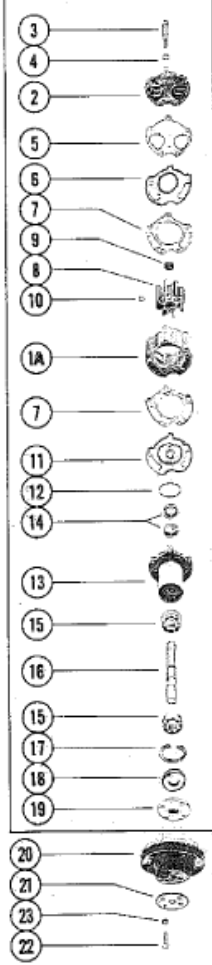

BREAKDOWN OF WATER PUMP

Parts List

Ref	Class	Part	Description	Qty	Comment	Footnote
1	46	72774A11	WATER PUMP ASSEMBLY	1		
1A	46	72774	BODY, WATER PUMP 1	1		
2		87631	COVER, WATER PUMP	1		
3	10	63328	SCREW, COVER TO BODY (3")	5		
4	12	20084	WASHER, COVER SCREW	5		
5	27	72779	GASKET, COVER TO OUTER W	1		
6		72777	WARE PLATE	1		
7	27	72780	GASKET, BODY TO WEAR PLA	2		
8	47	59362A 1	IMPELLER ASSEMBLY	1		
9	19	59504	PLUG, IMPELLER	1		
10	28	56662	KEY, IMPELLER DRIVE	1		
11		72778	WEAR PLATE	1		
12	25	37340	"O" RING, PUMP HOUSING TO	1		
13	46	71497A 2	PUMP HOUSING	1		
14	26	23300	OIL SEAL, WATER PUMP SH	2		
15	30	72961	BALL BEARING, WATER PUM	2		
16		59501	SHAFT, WATER PUMP	1		
17	53	23720	RING, SNAP - BALL BEARING	1		
18	26	72785	OIL SEAL, WATER PUMP SH	1		
19		47530	HUB, WATER PUMP PULLYE	1		
20		73798	PULLEY, WATER PUMP	1		
21		58265	CLAMPING RING, PUMP PULLEY	1		
22	10	47277	SCREW, PULLEY TO WATER PU	4		
23	13	39107	LOCKWASHER, WATER PUMP P	4		
24		78010	BRACKET, WATER PUMP	1		
25	10	34354	SCREW, WATER PUMP CRACK	1		
26	13	35048	LOCKWASHER, WATER PUMP B	1		
27	16	57932	STUD, WATER PUMP BRACKET	1		
28	11	23161	LOCK NUT, WATER PUMP BRAC	1		
29	12	20553	WASHER, WATER PUMP BRACK	1		
30	16	57932	STUD, WATER PUMP BRACKET	1		
31	13	35048	LOCKWASHER, ADJUSTING BRA	1		
32	12	34714	WASHER, ADJUSTING BRACKET	1		
33	11	24883	NUT, ADJUSTING BRACKET STU	1		
34	57	74271	BELT, WATER PUMP	1		
35	22	32802	PLUG, PIPE (FOR WATER PUMP	1		
36	32	78108	HOSE, MOLDED - WATER PUMP	1		
37	54	32780	CLAMP, HOSE ATTACHING	2		